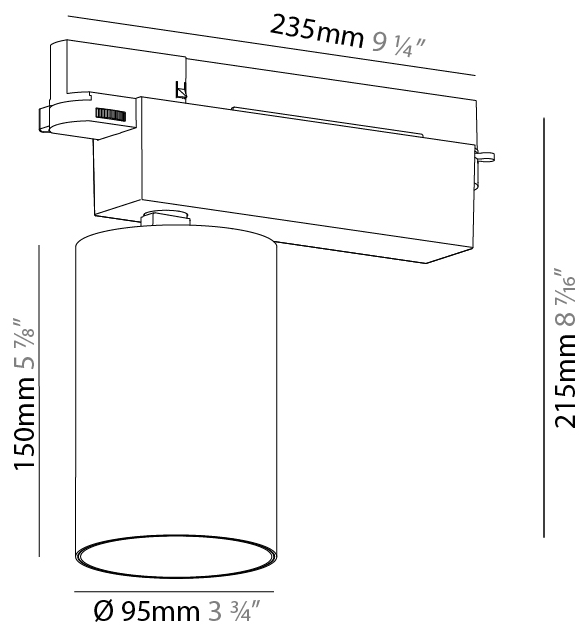

GENERAL

Series: Centriq
Subseries: Centriq 95
Brand: Prolicht
Division: Architectural
Mounting Type: Track
Mounting Location: Ceiling
Subcategory: Spots

PHYSICAL

Shape: Cylinder
Diameter (mm): 95
Diameter (in): 3 3/4
Length (mm): 235
Length (in): 9 1/4
Height (mm): 150
Height (in): 5 7/8
Light Distribution: Adjustable / Direct
Weight (kg): 1.495
Weight (lbs): 3.3
Fixture Finish: SSR / BKV / CWI / CRY / HAB / UFT / ITA / RUA / FTG / MYG / LOD / PUS / FRO / FUP / KIA / POP / BLS / SPG / MEY / GOH / GUM / CHC / COM / ABZ / JAG / OBR / MOS / ROR
Fixture Material: Aluminum

ELECTRICAL

Lamp Type: LED (Zhaga Standard)
Input Wattage (W): 26
Total Output Wattage (W): 23.6
Dimming: Tri-Mode (Non-Dimming and Phase Dimming (120Vac only) and 0-10V Dimming)
Driver Included: Yes
Driver Location: Integrated
Driver Type: Constant Current - Universal
Driver Class: Class 2
Input Voltage (V): 120 - 277
Constant Current (MA): 700

LED

Number of LEDs: 1
Color Temperature (°K): 2700 / 3000 / 3500 / 4000
Max. Delivered Lumen (lm): 2148 / 2289 / 2357 / 2405
Nominal Lumen (lm): 3113 / 3317 / 3416 / 3486
CRI: >90 CRI
Lamp Life (hrs): 50000
Upon Request: Special Color Temperature Special Led

OPTICAL

Reflector: 18 / 26 / 40
Adjustability: Rotational 340°; Tilt 90°
Upon Request: Special Beam Angles

RATINGS AND CERTIFICATIONS

Certified By: Certified for North American Standards
IP rating: IP20