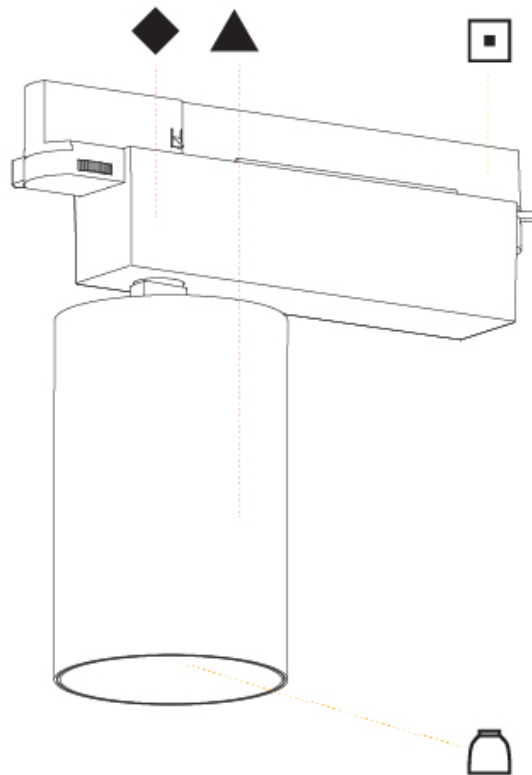

CENTRIQ 95 TRACK

A3T019-

PROJECT _____

TYPE _____

SPECIFIER _____

QUANTITY _____

DATE _____

A